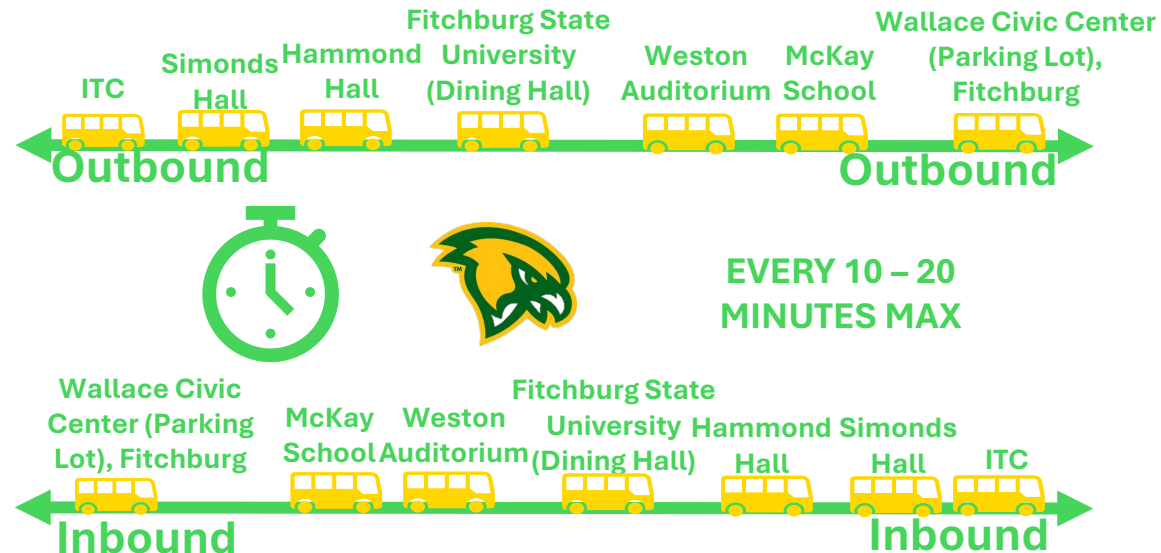

Route 4: Fitchburg State University

Intermodal Center - Fitchburg State University (Dining Hall) - Wallace Civic Center (Parking Lot) - Fitchburg State University Intermodal Center

Service Period	Start Time	End Time	Frequency	Days
Regular College Session	6:30 am	12:00 am	Every 10-20 minutes	Monday–Friday
When College Not in Session	10:30 am	4:30 pm	Every 1 hour	Monday–Friday

During regular college session: Runs every 10 minutes from 6:30 AM to 12:00 AM. Max wait at any stop: 20 minutes

Saturday service hours run from 10:20 am to 4:40 pm once every hour via route 6 & 7

Fitchburg - FSU Bus Route 4